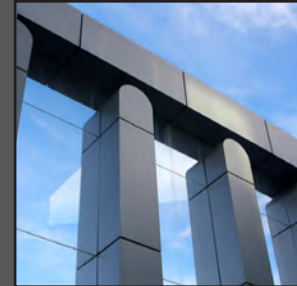

Melonie Zavodnik
Key Account Manager

Bunting Graphics, Inc.
20 River Road
Verona, PA 15147
800.735.0445

melonie.zavodnik@buntinggraphics.com