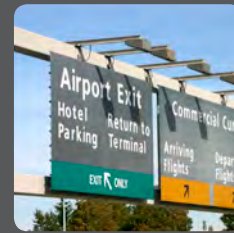

More Than a Century of Success.

The Bunting Companies trace their roots back to 1869 in the Pittsburgh region. The company has a long track record of stability and growth based on solid financial footing.

The company's strength is based on a process which is comprehensive enough to cover every detail and yet flexible enough to accommodate changes on the fly. Our team is accountable for every aspect of the process and we involve our client at every step along the way. This means we exceed expectations, identify and manage risks, stay focused on priorities and finish strong.

buntinggraphics.com