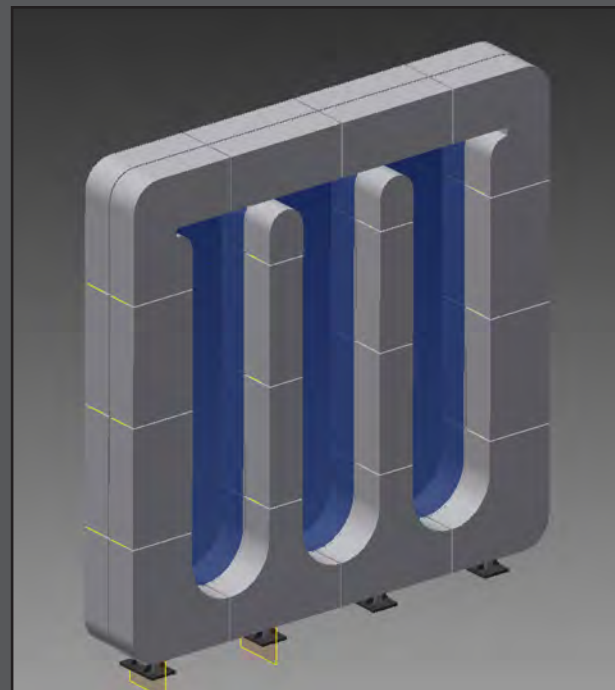

Project Overview

Mylan Labs chose Bunting Graphics to engineer, fabricate and install an iconic architectural monument for their headquarters near Canonsburg, PA.

Originally conceived as a Water Feature by architect Cooper Carry, the 20-foot high aluminum-clad monolith houses three, 4-foot wide glass panels to represent Mylan's "test tube" logo.

During the daytime, these glass panels remain transparent. After sunset, the monument becomes a vivid landmark as the test tubes are illuminated in Mylan's signature blue.

A computer programmable, touch screen, DMX controller provides the means for Mylan to create a myriad of lighting effects, such as flashing or dancing to generate the effect of motion, color changes that can cycle in an ever-changing pattern or fix on specific shades.