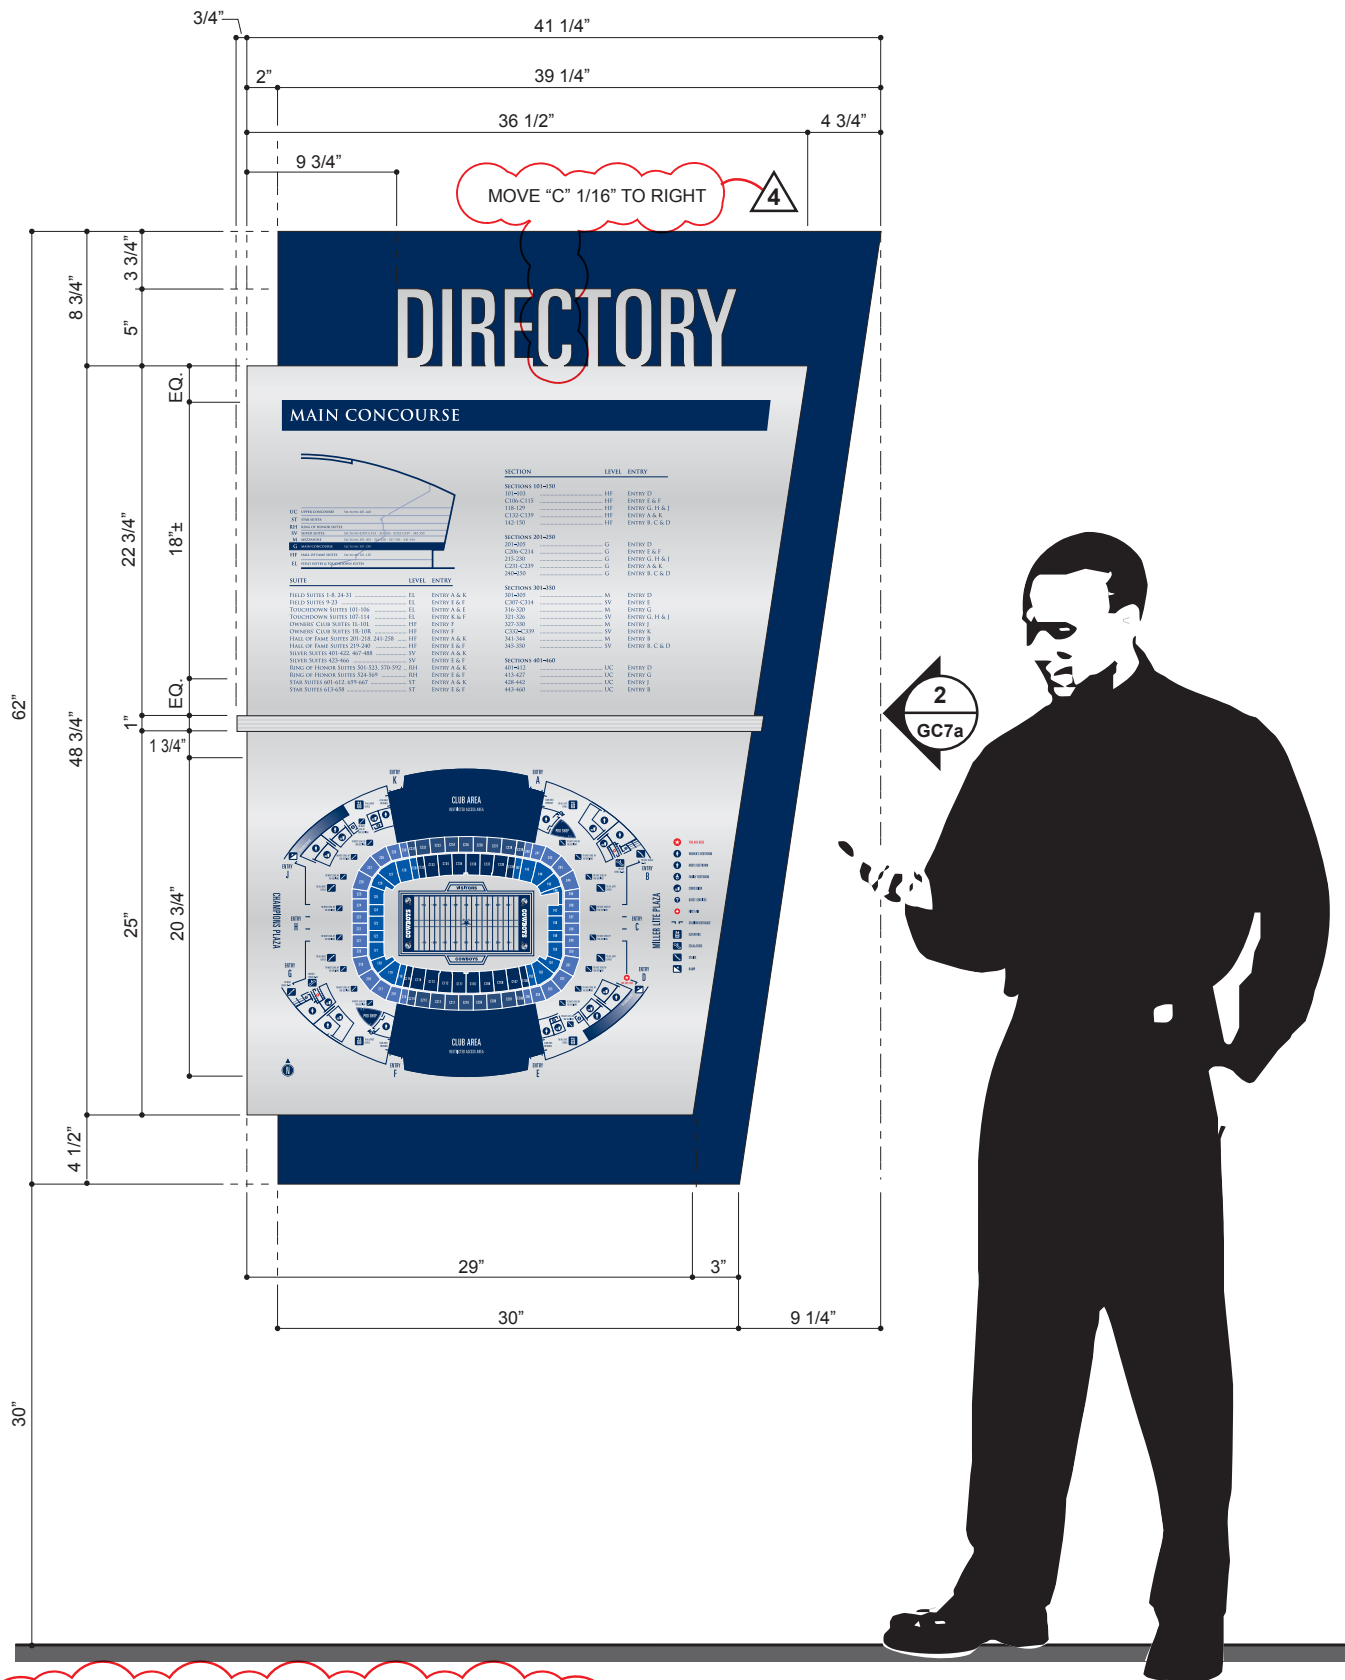

AT&T Stadium - Dallas Cowboys Arlington, TX

AT&T Stadium - Dallas Cowboys Arlington, TX

1 TYPE 'C7' SIGN ELEVATION  
G30a 1" = 1'-0"

Petersen Events Center Pittsburgh, PA

Lincoln Financial Field, Philadelphia, PA Home of the Philadelphia Eagles

**Beaver Stadium, Penn State University, State College, PA Home of the Nittany Lions**

Beaver Stadium, Penn State University, State College, PA Home of the Nittany Lions

Heinz Field, Pittsburgh, PA Home of the Pittsburgh Steelers

PNC Park, Pittsburgh, PA Home of the Pittsburgh Pirates

MetLife Stadium, East Rutherford, NJ Home of the New York Giants

MetLife Stadium, East Rutherford, NJ Home of the New York Giants

Medlar Field, Penn State University, State College, PA

Medlar Field, Penn State University, State College, PA

MetLife Stadium Superbowl Pepsi Bottles, East Rutherford, NJ

**Bunting Graphics, Inc.**  
20 River Road  
Verona, PA 15147  
Tel: 412.820.2200  
Fax: 412.820.4404  
[www.buntinggraphics.com](http://www.buntinggraphics.com)