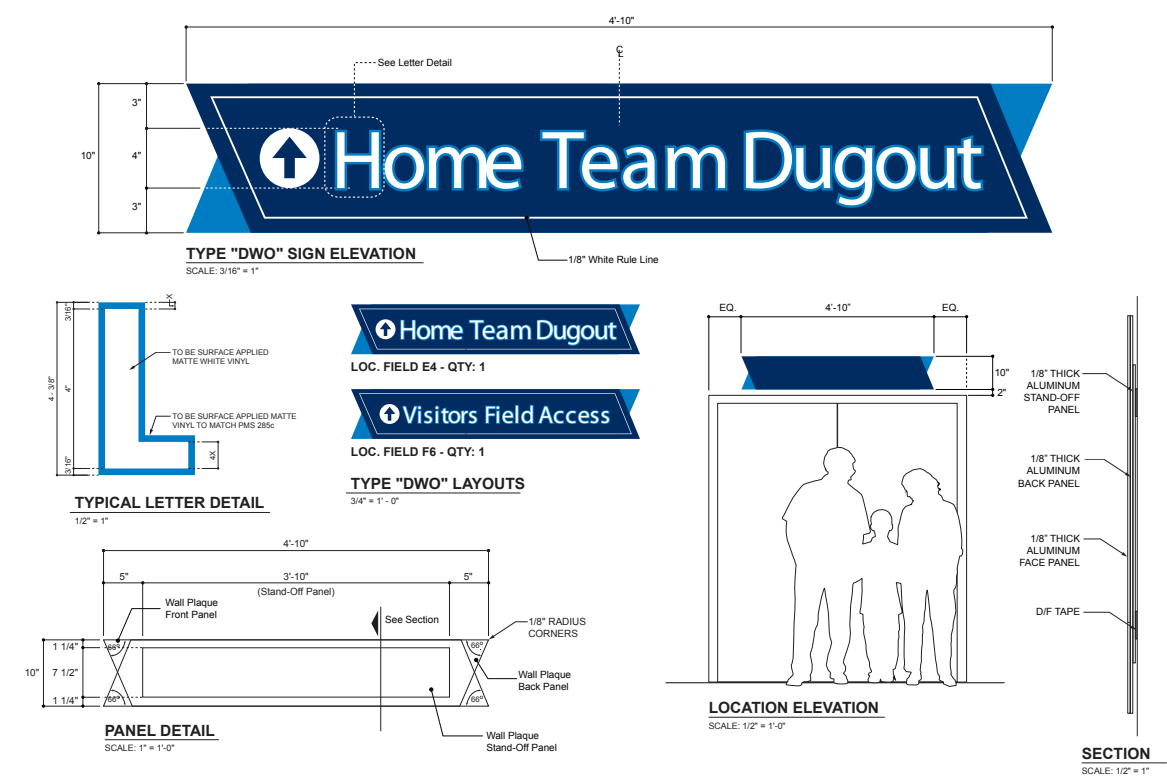

Medlar Field, Penn State University, State College, PA

MetLife Stadium Superbowl Pepsi Bottles, East Rutherford, NJ

**Bunting Graphics, Inc.**  
20 River Road  
Verona, PA 15147  
Tel: 412.820.2200  
Fax: 412.820.4404  
[www.buntinggraphics.com](http://www.buntinggraphics.com)